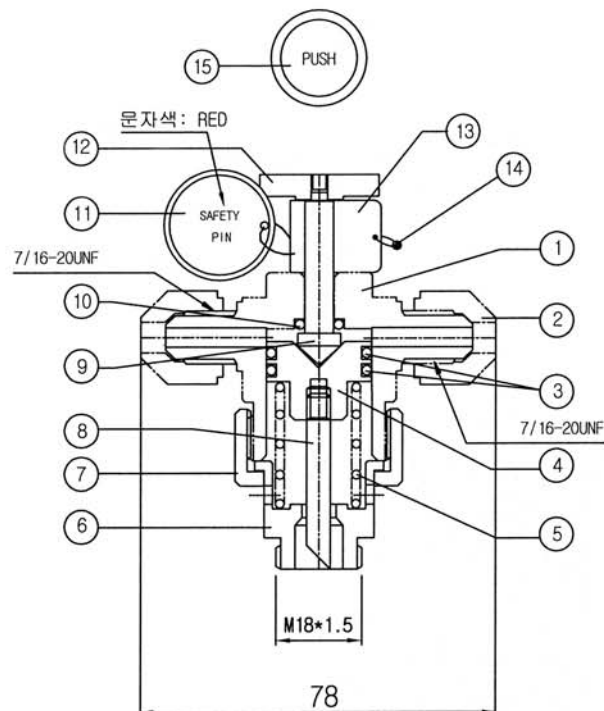

NEEDLE VALVE

FTN-40

15	STICKER	AL	1	
14	SNAP	STS304	1	
13	SAFETY PIN ASS'Y	AL +STS	1	
12	NUT	C3604BD	2	
11	SEAL	Pb	1	
10	PUSH LOAD	C3604BD	1	
9	PUSH BUTTON	C3604BD	1	
8	O-RING	N.B.R	1	
7	O-RING	N.B.R	1	
6	RAM	C3604BD	1	
5	SPRING	STS304	1	
4	RIP TUBE	STS304	1	
3	CAP	C3604BD	1	
2	CAP NUT	C3604BD	1	
1	BODY	C3771BE	1	
NO	DESCRIPTION	MATERIAL	QTY	REMARKS

NEEDLE VALVE

FTV-15

15	STICKER	AL	1	
14	SEAL	Pb	1	
13	SNAP	STS304	1	
12	PUSH BUTTON	C3604BD	1	
11	SAFETY PIN ASS'Y	AL +STS	1	
10	O-RING	N.B.R	1	P6
9	PUSH LOAD	C3604BD	1	
8	RIP TUBE	STS304	1	
7	CAP NUT	C3604BD	1	
6	CAP	C3604BD	1	
5	SPRING	STS304	1	
4	RAM	C3604BD	1	
3	O-RING	N.B.R	2	
2	NUT	C3604BD	2	7/16-20UNF
1	BODY	C3771BE	1	
NO	DESCRIPTION	MATERIAL	QTY	REMARKS