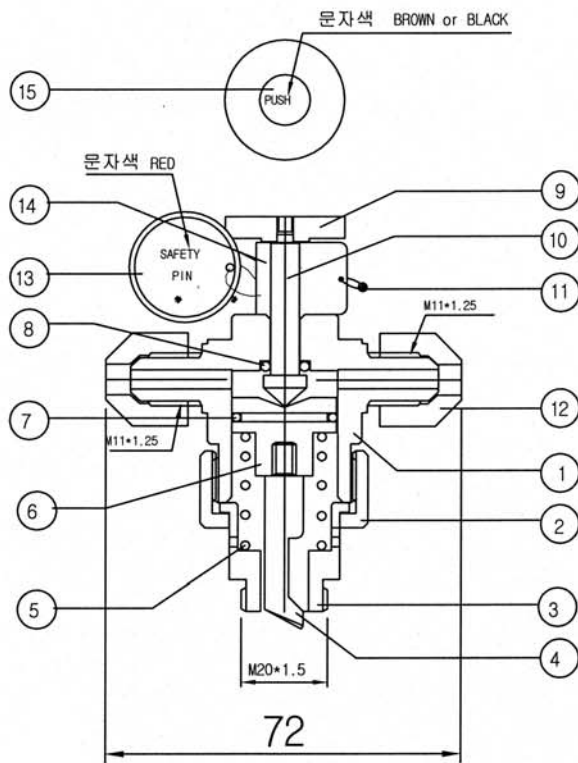

NEEDLE VALVE

FTN-40

15	STICKER	AL	1	
14	SNAP	STS304	1	
13	SAFETY PIN ASS'Y	AL +STS	1	
12	NUT	C3604BD	2	
11	SEAL	Pb	1	
10	PUSH LOAD	C3604BD	1	
9	PUSH BUTTON	C3604BD	1	
8	O-RING	N.B.R	1	
7	O-RING	N.B.R	1	
6	RAM	C3604BD	1	
5	SPRING	STS304	1	
4	RIP TUBE	STS304	1	
3	CAP	C3604BD	1	
2	CAP NUT	C3604BD	1	
1	BODY	C3771BE	1	
NO	DESCRIPTION	MATERIAL	QTY	REMARKS

NEEDLE VALVE

FTV-15

15	STICKER	AL	1	
14	SEAL	Pb	1	
13	SNAP	STS304	1	
12	PUSH BUTTON	C3604BD	1	
11	SAFETY PIN ASS'Y	AL +STS	1	
10	O-RING	N.B.R	1	P6
9	PUSH LOAD	C3604BD	1	
8	RIP TUBE	STS304	1	
7	CAP NUT	C3604BD	1	
6	CAP	C3604BD	1	
5	SPRING	STS304	1	
4	RAM	C3604BD	1	
3	O-RING	N.B.R	2	
2	NUT	C3604BD	2	7/16-20UNF
1	BODY	C3771BE	1	
NO	DESCRIPTION	MATERIAL	QTY	REMARKS