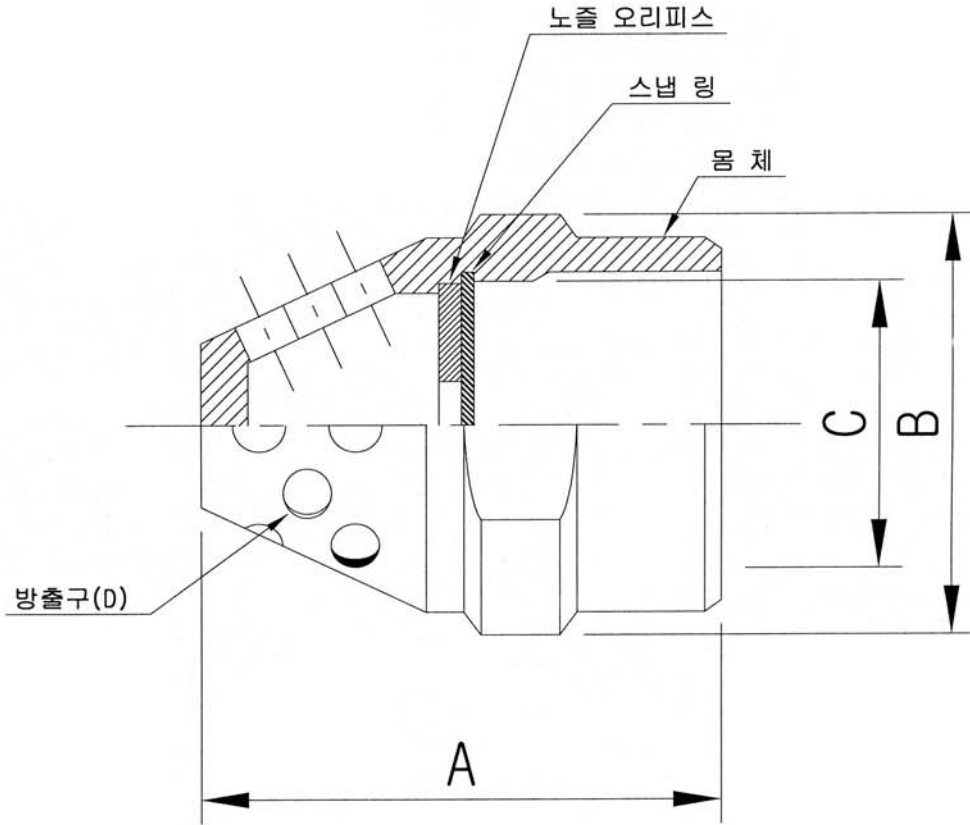

DISCHARGE HEAD

FTH-15 ~ 50

(UNITS : mm)

MODEL NO.	A	B	C	D
FTH - 50	83	78	56.9	10
FTH - 40	83	67	45.1	8.5
FTH - 32	70	58	39.3	8.0
FTH - 25	57	45	30.6	6.5
FTH - 20	50	39	21.6	7.3
FTH - 15	50	30	18.8	6.5

DISCHARGE HEAD

FTHS-15 ~ 50

(UNITS : mm)

MODEL NO.	A	B	C
FTHS - 50	83	71.7	56.9
FTHS - 40	73.5	59.7	45.9
FTHS - 32	66	50.8	39.3
FTHS - 25	54	39.7	30.6
FTHS - 20	48	36.5	25.6
FTHS - 15	38	26.1	20.9

DISCHARGE HEAD

FTHH-20 ~ 25

(UNITS : mm)

MODEL NO.	A	B	C
FTHH - 25	97.9	30.6	21.0
FTHH - 20	97.9	24.5	16.3