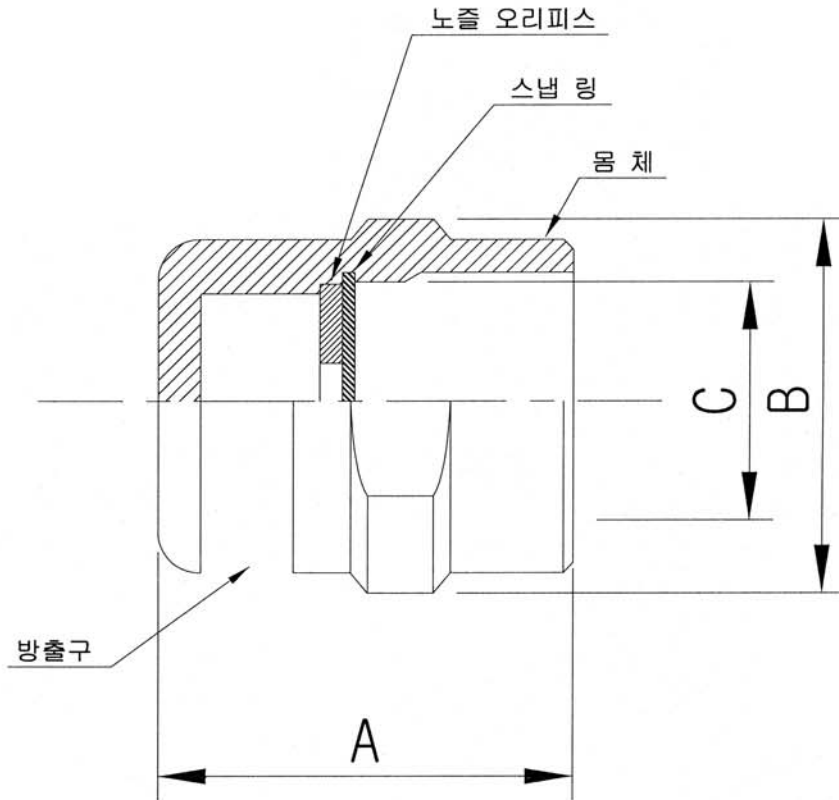

DISCHARGE HEAD

FTH-15 ~ 50

(UNITS : mm)

MODEL NO.	A	B	C	D
FTH - 50	83	78	56.9	10
FTH - 40	83	67	45.1	8.5
FTH - 32	70	58	39.3	8.0
FTH - 25	57	45	30.6	6.5
FTH - 20	50	39	21.6	7.3
FTH - 15	50	30	18.8	6.5

DISCHARGE HEAD

FTHS-15 ~ 50

(UNITS : mm)

MODEL NO.	A	B	C
FTHS - 50	83	71.7	56.9
FTHS - 40	73.5	59.7	45.9
FTHS - 32	66	50.8	39.3
FTHS - 25	54	39.7	30.6
FTHS - 20	48	36.5	25.6
FTHS - 15	38	26.1	20.9

DISCHARGE HEAD

FTHH-20 ~ 25

(UNITS : mm)

MODEL NO.	A	B	C
FTHH - 25	97.9	30.6	21.0
FTHH - 20	97.9	24.5	16.3