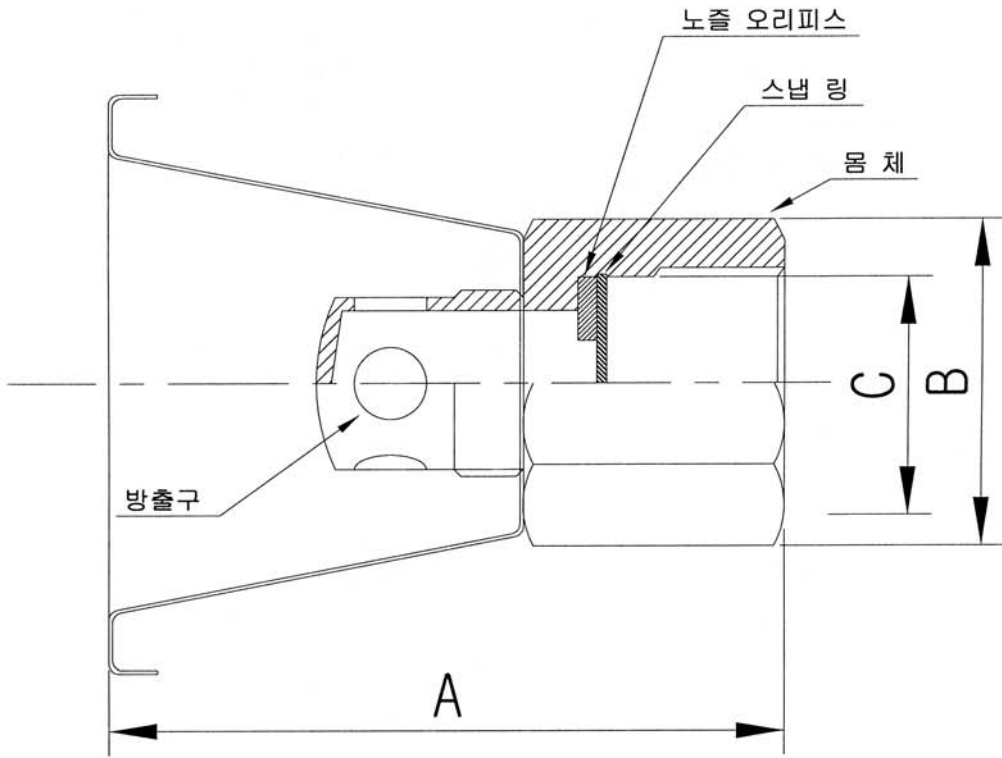

DISCHARGE HEAD

FTH-15 ~ 50

(UNITS : mm)

MODEL NO.	A	B	C	D
FTH - 50	83	78	56.9	10
FTH - 40	83	67	45.1	8.5
FTH - 32	70	58	39.3	8.0
FTH - 25	57	45	30.6	6.5
FTH - 20	50	39	21.6	7.3
FTH - 15	50	30	18.8	6.5

DISCHARGE HEAD

FTHS-15 ~ 50

(UNITS : mm)

MODEL NO.	A	B	C
FTHS - 50	83	71.7	56.9
FTHS - 40	73.5	59.7	45.9
FTHS - 32	66	50.8	39.3
FTHS - 25	54	39.7	30.6
FTHS - 20	48	36.5	25.6
FTHS - 15	38	26.1	20.9

DISCHARGE HEAD

FTHH-20 ~ 25

(UNITS : mm)

MODEL NO.	A	B	C
FTHH - 25	97.9	30.6	21.0
FTHH - 20	97.9	24.5	16.3